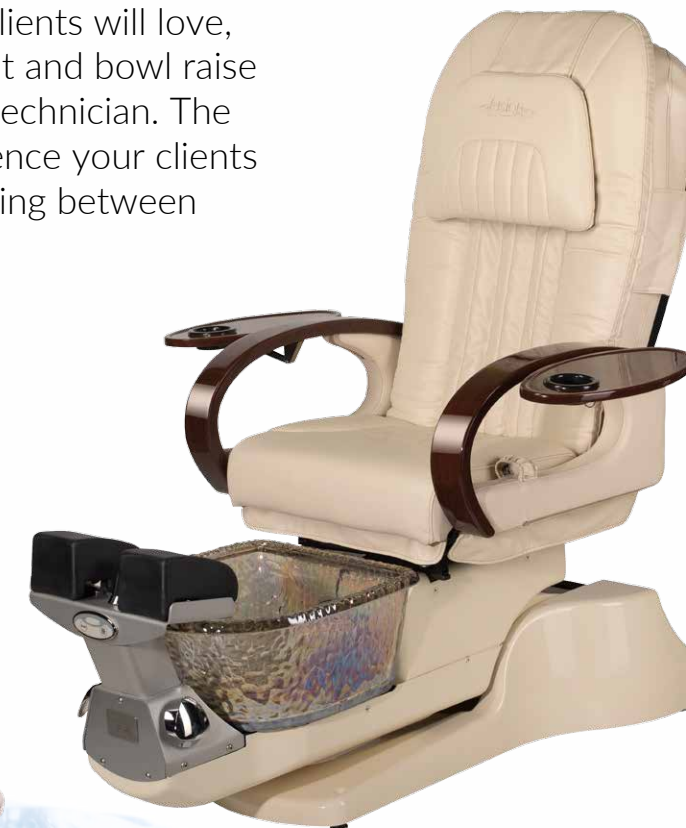

## Raising the standards for Technician Comfort

The **Genesis** provides the comfort and luxury your clients will love, with the ease of use your technicians need. The seat and bowl raise and lower adjusting to a comfortable height of the technician. The Shiatsu massage gives this chair the relaxing experience your clients expect. Purely Simple Pipeless system makes sanitizing between clients effortless.