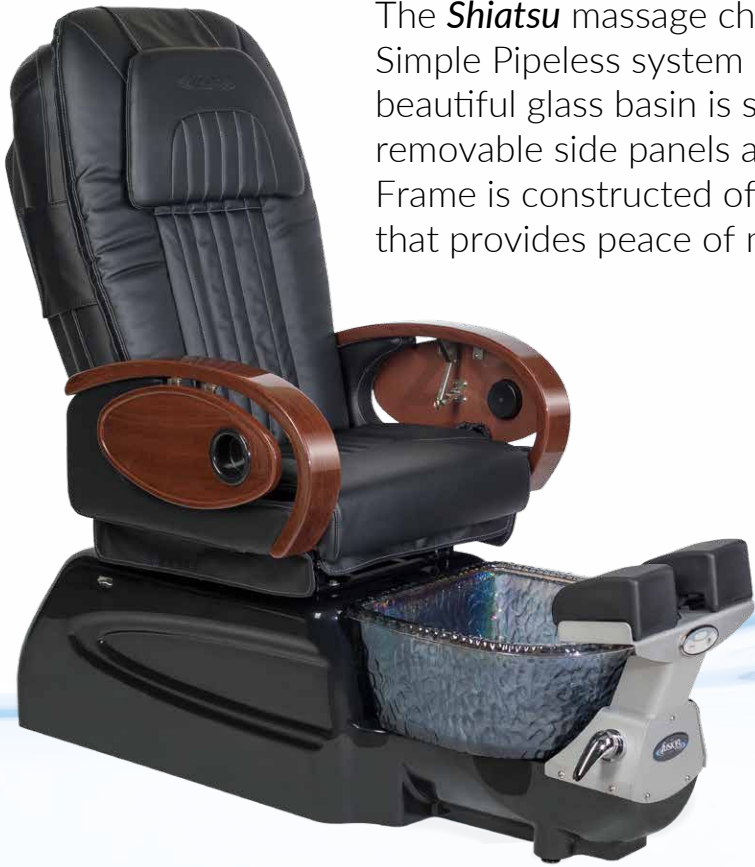

### Shiatsu Massage Color Options

# FINO SPA WITH SHIATSU MASSAGE

The **Shiatsu** massage chair offers the ultimate relaxing experience. Purely Simple Pipeless system makes sanitizing between clients effortless. The beautiful glass basin is scratch, water and chemical resistant with removable side panels adding style and easy maintenance and upkeep. Frame is constructed of heavy duty metal with seat and basin support that provides peace of mind for years to come.