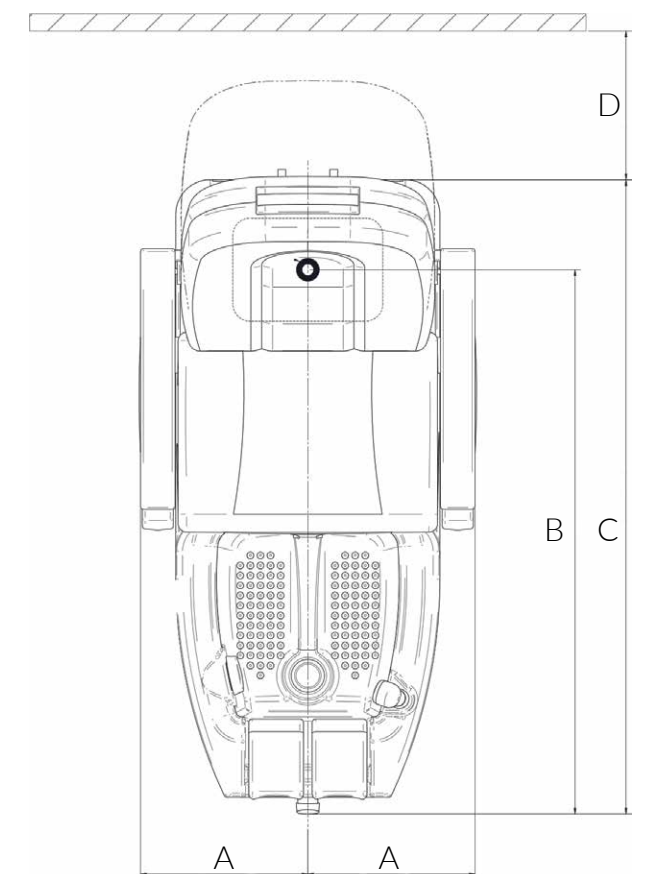

Letter Key	
Dim A	Width of spa from center line to outside edge of chair arm. Units equipped with manicure trays include the space needed to open the tray.
Dim B	Floor drain location from front of the spa. *Genesis must be equipped with power drain pump.
Dim C	Full length of spa from front to back shell.
Dim D	Space required behind the spa to allow for full seat travel and recline.

NOTE:
CUTTING END OFF OF ELECTRICAL PLUG TO HARDWIRE THE SPA IS NOT RECOMMENDED AND DOING SO WILL VOID WARRANTY

Electrical switches: On/Off switch for pump. Single hand-held, low voltage remote controls for massage motors and seat forward/back position. Hot and Cold water supply lines required.

Compliances: Conforms to UL STD 1951. Certified to CAN/CSA Std C22.2 No. 68

Also classified in accordance with: ASME A112.18.3-2002(R2008) ASME A112.18.1-2012/CSA B125.1-12

Electrostatic Limits: This unit may lose one or more functions when electrostatic contact discharge in excess of 4KV gets into accessible conductive part of the unit and can be restored by resetting the unit.

AC input power port and can be restored by resetting the unit. This unit may lose one or more functions when subjected to fast transient voltages in excess of 0.5KV at 5 KHz repetition frequency and cannot be restored.

Limited warranty: 2 year limited parts warranty on all components.

All dimensions are approximate.