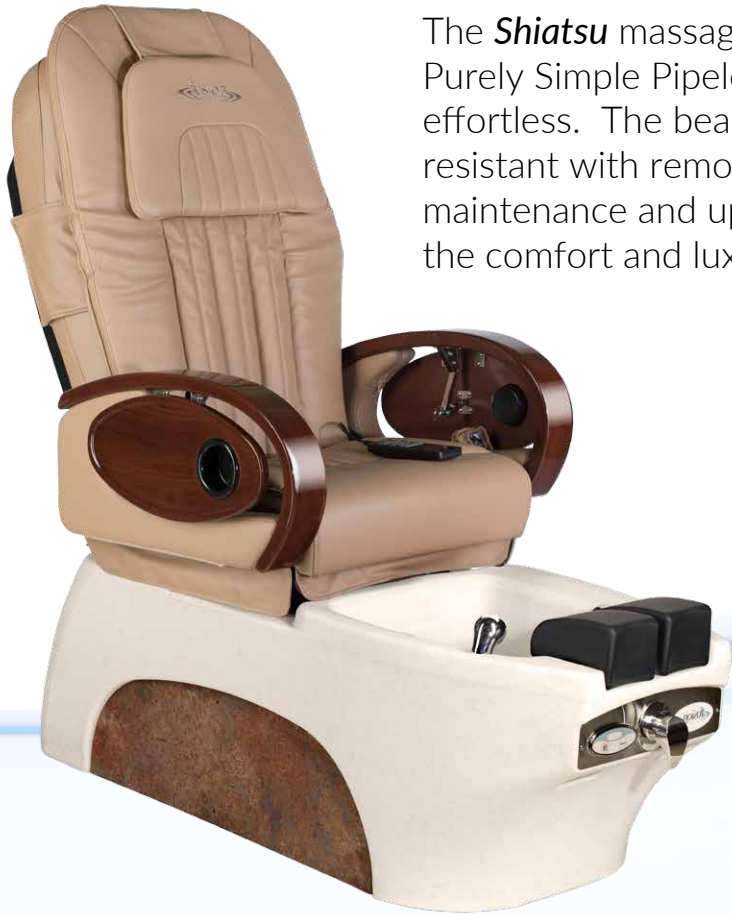

LUNA SPA WITH SHIATSU MASSAGE

LUNA SPA WITH ROLLER MASSAGE

The **Shiatsu** massage chair offers the ultimate relaxing experience. Purely Simple Pipeless system makes sanitizing between clients effortless. The beautiful base is scratch, water and chemical resistant with removable accent panels adding style and easy maintenance and upkeep. The Luna with Shiatsu massage provides the comfort and luxury your clients will love.

A **roller and vibration** massage gives this chair the relaxing experience your clients expect. An adjustable neck pillow and stand out stitching provide comfort and added design elements. The beautiful base is scratch, water, and chemical resistant and the removable accent panels add style to easy maintenance and upkeep. Our Purely Simple Pipeless system makes sanitizing between clients quick and effortless.

Shiatsu chair is equipped with convenient flip up manicure trays and deep cup holders that accent graceful arm styling.

Client controls chair positioning and recline, along with massage settings via easy-to-use remote control.

Basin designed for client comfort with invigorating water movement. All controls conveniently located on basin shaped for technician comfort.

Convenient flip up arm rests allow for space saving design with client comfort.